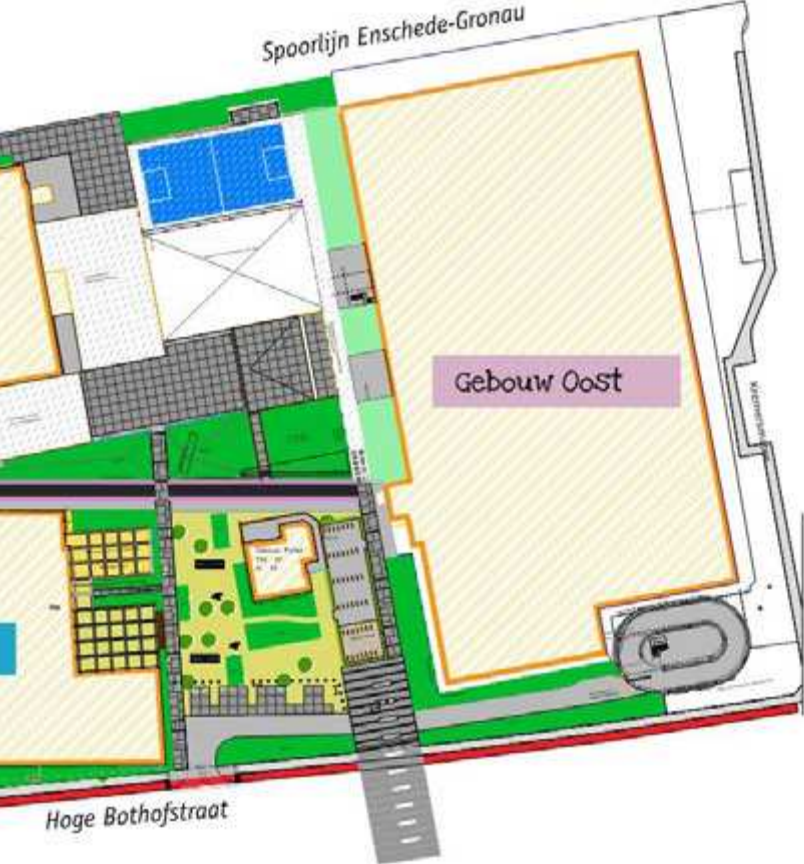

Gebouw Oost

Hoge Bothofstraat

A photograph of a brick building facade. The top part of the image shows a light-colored brick wall with a white window frame. Below this is a white horizontal band. The main part of the image is a dark red brick wall. On the left side, there is a light-colored brick wall. A blue rectangular sign with the word 'Zuid' in white is mounted on the dark red brick wall. A metal railing is visible on the left side of the light-colored brick wall.